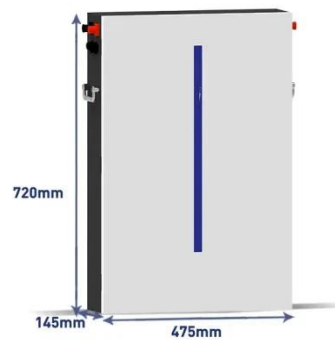

Politec Solar , SMGMS Shoe Shine Machines, Sole Cleaning Equipment

Our shoe polishing machine Politec series was designed for entrance and passage areas with a high frequency. Each version will be mounted to the wall but you have the choice between Politec Solar ...

Contact Us