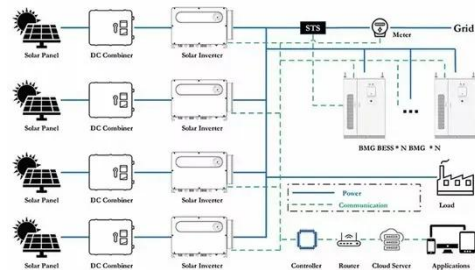

Modular Home Manufacturer , Ritz-Craft

We're the largest family-owned, off-site, modular home manufacturer in the United States. Although our company is large in size, our focus is on the finest details of your home.