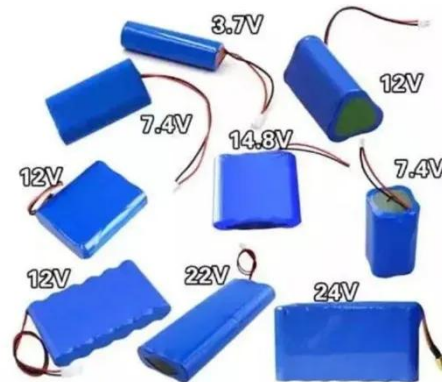

meanwhile, are built entirely at the construction site.)