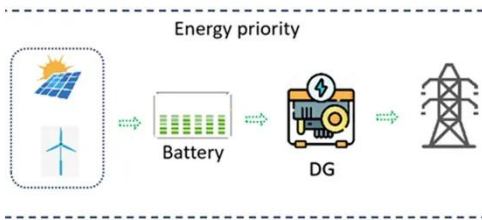

Rated Telecom Cabinets , IP55, IP65