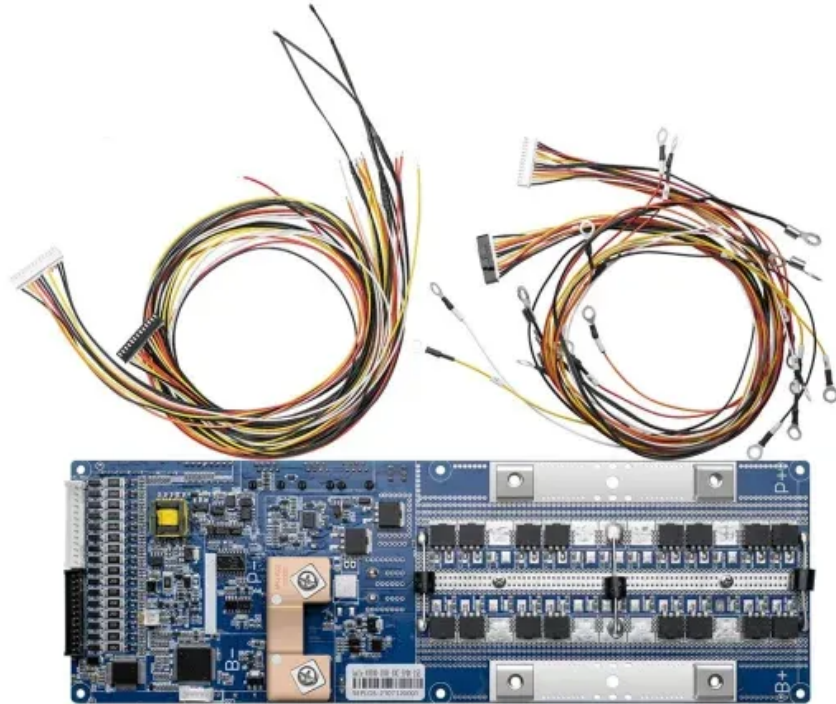

Modular battery cabinet for substations IP65

Modular battery cabinet for substations IP65

ESS

All-in-One Energy Storage Cabinet & BESS Cabinets , Modular, ...

AZE's All-in-One Energy Storage Cabinet & BESS Cabinets offer modular, scalable, and safe energy storage solutions. Featuring lithium-ion batteries, smart BMS, and thermal management, they're ideal ...

grid , XtremeStack

The modular design of the battery rack grid , XtremeStack keeps the footprint small and makes installation and commissioning easy. Standardized modules lead to fewer spare parts to stock and ...