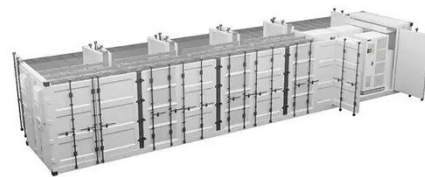

Portable Power Stations for Camping & Home Backup

Stay charged during outdoor adventures or power outages with portable power stations from Lowe's. Browse our wide selection and power up with ease today.

The best power banks for camping and hiking - Atlas & Boots