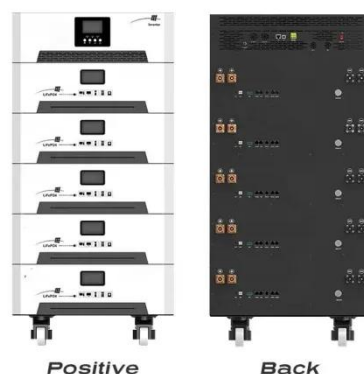

U.S. National Science Foundation and Department of Commerce ...