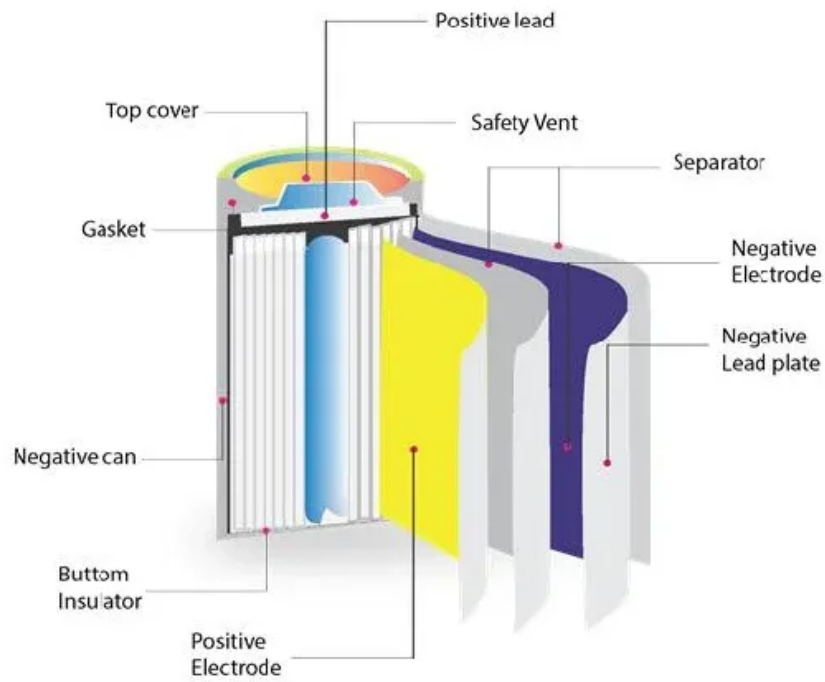

Mali inverter 48v60v72v universal

Mali inverter 48v60v72v universal

48V60V72V Universal Inverter for 4, 5, and 6-Volt Batteries

Can't handle induction cooktops, air conditioners, water pumps, welding machines, or rotary hammers/saws. (plugging in a welding machine will fry the inverter, so absolutely no welding machines!)