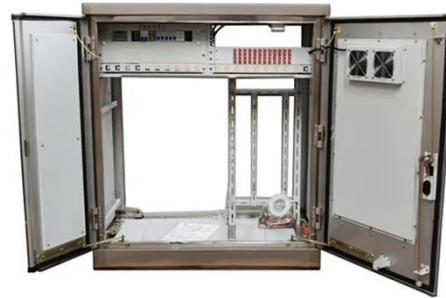

Storage System for application Senarios
Like Peak Shaving/Price Arbitrage/Grid
Balancing/Energy Trading/Frequency
Regulation/IDC etc. Product ...

Lilongwe Photovoltaic Energy Storage Cabinet: Powering Malawi's

Summary: Discover how Lilongwe photovoltaic energy storage cabinets are transforming Malawi's energy landscape. Explore their applications, technical advantages, and real-world success stories in ...

Malawi Outdoor Energy Storage Cabinet Manufacturer: Powering

In a country where 40% of rural communities lack reliable grid access (World Bank 2023), Malawi outdoor energy storage cabinet manufacturers are becoming crucial players in bridging this power gap.