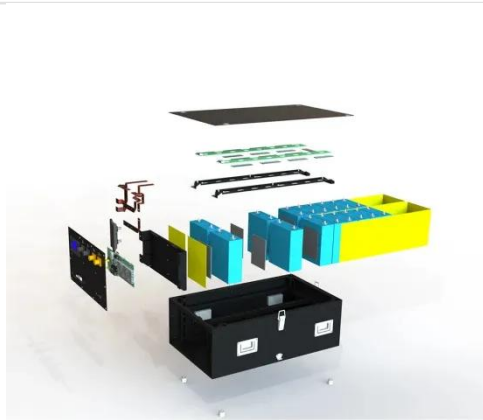

MAGADAN+OUTDOOR+TELECOM+CABINET+60KWH+INSTALLMENT+PAYMENT ...

MAGADAN+OUTDOOR+TELECOM+CABINET+60KWH+INSTALLMENT+PAYMENT, request quote, price and delivery information, for this item, Sierra Ic Inc