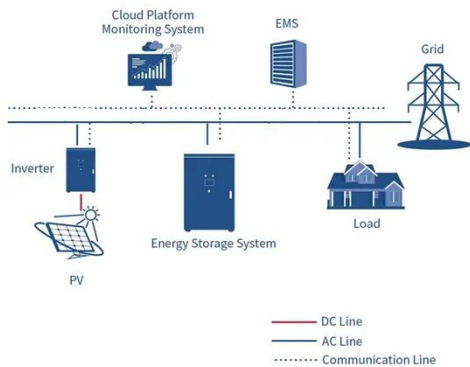

IP55 Outdoor Telecommunication Cabinet , Integrated Outdoor ...

Outdoor integrated cabinet is well suited for power equipment, batteries, telecom gear, all integrated into a robust, economical package. The cabinet contains internal mounting rails, which allow installation ...

IP55 Outdoor Distribution Cabinets Guide

The double-wall cabinets are made of 2mm aluminum sheet coated with outdoor paint and tested to withstand temperatures, moisture, impacts and more for 30 years. They have IP55 and IK10 ratings ...

IP55/IP65 Outdoor PV Inverter Cabinet with Integrated Distribution

Designed for outdoor deployment, the cabinet features weather-resistant construction, efficient ventilation or air conditioning, and options for battery and DC distribution integration. With robust ...