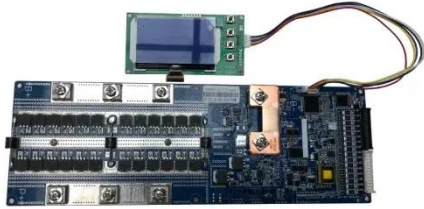

Schneider Electric President Systems Ltd. Outdoor Cabinets, are meant to be used in unprotected outdoor/StreetSide environments. Careful design consideration has been given to making these ...

IP55 Electrical Distribution Cabinet

Discover IP55 electrical distribution cabinets with CE certification, ideal for outdoor & industrial power distribution. Waterproof, metal enclosures with customization options.