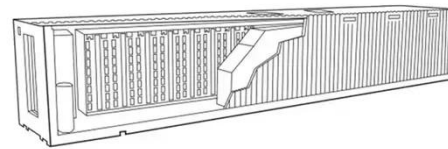

LONGi Solar Panel : Reliable Performance of 585W

Explore the reliability and efficiency of the LONGi Solar Panel 585W, featuring a 25-year warranty, ideal for professional installations.