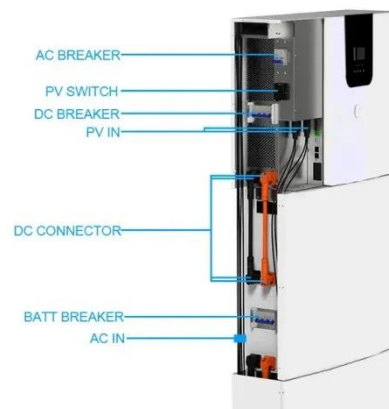

48-volt battery bank SOC chart

I've looked all over the web only to find conflicting charts as to the SOC of 48-volt batteries. Anywhere from 50 volts being 100% to 52 being 100% SOC. I found some info on the ...