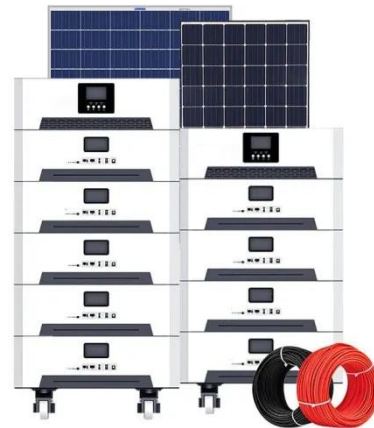

CATL 90KW/266KWH All-in-one Outdoor Cabinet BESS

90KW/266KWH All-in-one Fully integrated Outdoor Cabinet BESS produced by catl Individual pricing for large scale projects and wholesale demands is available.

Mobile/WhatsApp/Wechat: +86 156 0637

...

All-in-One Energy Storage Cabinet & BESS Cabinets , Modular, ...

Featuring lithium-ion batteries, integrated thermal management, and smart BMS technology, these cabinets are perfect for grid-tied, off-grid, and microgrid applications. Explore reliable, and IEC ...

Sunpal BESS Outdoor Cabinet Storage 100KW 100KWh 50kva All in ...

The Energy Storage Battery Cabinet offers flexible capacity options (100kWh to 232kWh) with a long cycle life of ≥ 6000 cycles and up to 95% maximum conversion efficiency 2.

AZE BESS Cabinets