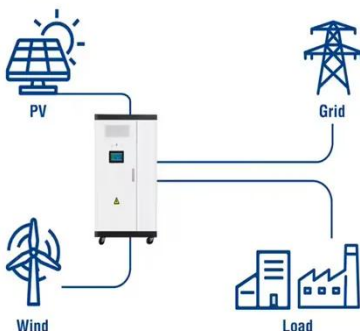

Utility-Scale ESS solutions

JUBA OUTDOOR POWER SUPPLY QUOTATIONS

The battery cabinet for base station is a special cabinet to provide uninterrupted power supply for communication base stations and related equipment, which can be placed with various types of lead ...