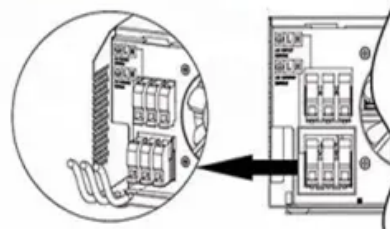

Inverter 24v200w

Parallel (Parallel operation up to 6 unit (only with battery connected))

AC input wires

AC output wires

Inverter 24v200w

COTEK SK200-124 200 Watt 24V Pure Sine Inverter , Inverters R Us

The COTEK SK200-124 200 Watt 24V DC to AC Pure Sine Wave Inverter is great for small solar applications that require low power demands.