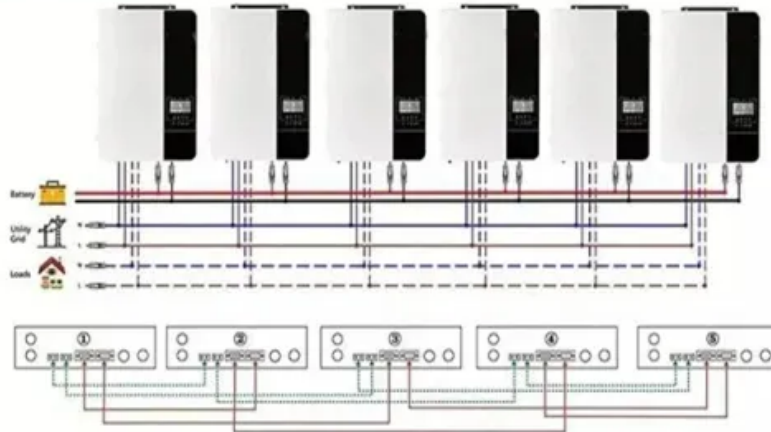

Inverter 24v200w

Parallel (Parallel operation up to 6 unit (only with battery connected))

AC input wires

AC output wires

Inverter 24v200w

COTEK SK200-124 200 Watt 24V Pure Sine Inverter , Inverters R Us

The COTEK SK200-124 200 Watt 24V DC to AC Pure Sine Wave Inverter is great for small solar applications that require low power demands.

200 Watt Pure Sine Wave Power Inverter for Home, 12V/24V

We recommend a 200 watt power inverter designed for residential and off-grid living that converts 12V DC to 110V AC/220V AC. This pure sine wave inverter has a selectable 12V or 24V input voltage to ...