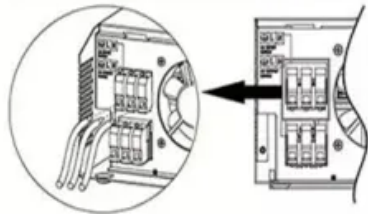

Inverter 24v200w

Parallel (Parallel operation up to 6 unit (only with battery connected))

AC input wires

AC output wires

Inverter 24v200w

COTEK SK200-124 200 Watt 24V Pure Sine Inverter , Inverters R Us

The COTEK SK200-124 200 Watt 24V DC to AC Pure Sine Wave Inverter is great for small solar applications that require low power demands.