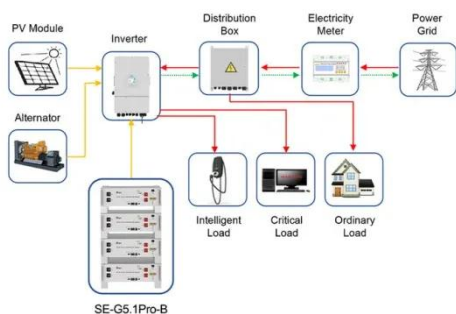

Inverter 12v24v module

Amazon : 24 Volt To 12 Volt Inverter

DC 24V to 12V 10A Step Down Converter, 120W 10A Power Buck Voltage Regulator Reducer, Compact Transformer Module for Car, Truck, RV Electronics - 24V to 12V 10A Converter

12V/24V Battery Inverters for Off-Grid Power Systems

Designed to convert 12V or 24V DC battery power into stable 110V/120V AC, these inverters can safely run sensitive electronics like refrigerators, air conditioners, and power tools.

Application scenarios of energy storage battery products

10 Best 24 volt inverters

1000W Pure Sine Wave Inverter (2000W Peak), 12V/24V Auto-Detect, 50Hz/60Hz Switchable, LCD Display, Type-C Fast Charging, Silent Design, Overload & Overheat Protection for ...

12V vs 24V Inverter: What's