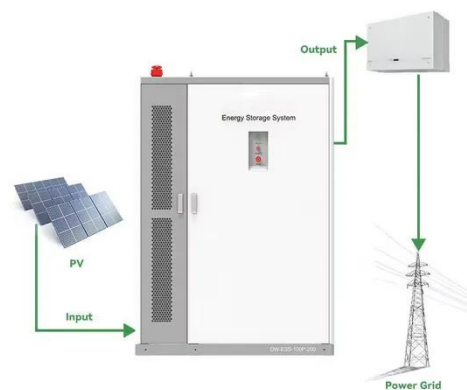

How to install color steel tile solar energy , NenPower

This discussion delves into the methodologies employed for installing color steel tile solar energy systems. It covers extensive planning, selecting appropriate materials, understanding local ...