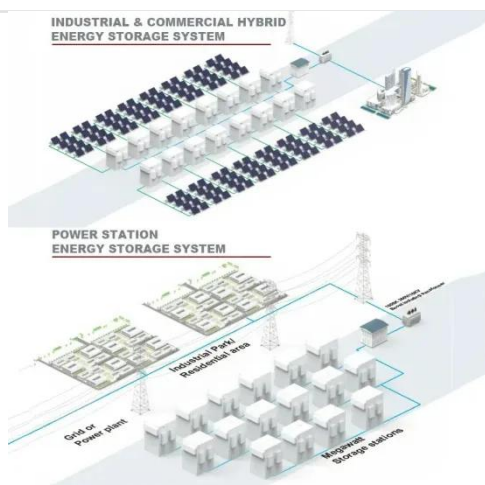

## Indonesia Power Storage Cabinet AC DC Integrated

---

### Energy Storage - Website PT SIRI

500W Portable energy storage unit with AC, DC, and USB power modes. Ideal for diverse settings including outdoor work, entertainment, camping, and more, ensuring uninterrupted power for ...

### 100kW DC200V~750V AC/DC power converter Energy Storage PCS Cabinet

This Energy Storage Hybrid PCS Cabinet: A versatile solution for industrial and commercial energy storage. Seamlessly integrates grid-connected and off-grid modes, with bidirectional ACDC and ...

### 125kW / 261kWh AC& DC Integrated Energy Storage Cabinet( ...

The company is dedicated to the research,