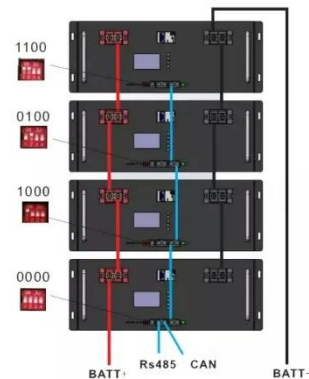

DBS3900 Distributed Base Stations -- Huawei products

Huawei's DBS3900 base stations feature eLTE mobile broadband access, modular design, simple installation, flexible deployment, low power consumption.