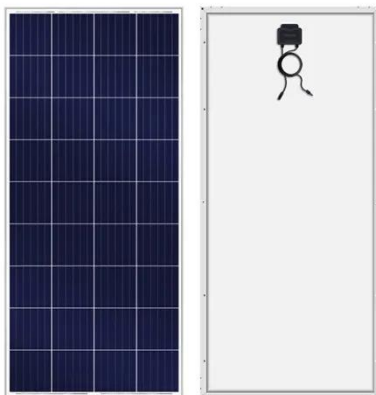

How many communication base station flow batteries are from ...

Behind every communication base station battery cabinet lies a complex engineering marvel supporting our hyper-connected world. As 5G deployments surge 78% YoY (GSMA 2023),