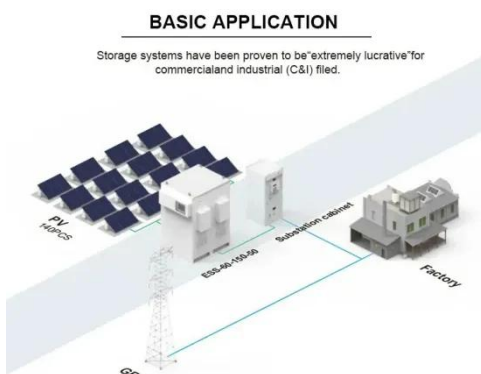

Huawei Outdoor Power Supply: Reliable Energy Solutions for Modern ...

Looking for dependable power solutions in remote locations? Huawei's outdoor power supply systems are redefining off-grid energy management with smart technology and rugged durability.

Huawei Power-M Off-Grid Backup