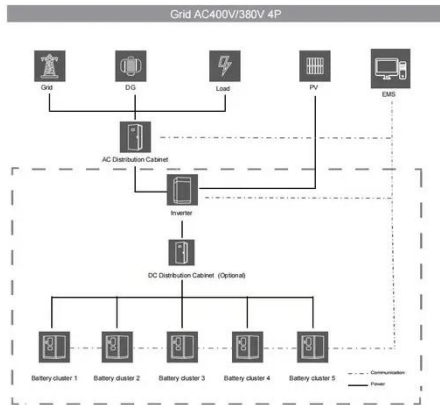

advantages, including increased sun exposure, improved self-cleaning, and aesthetic appeal.

How To Mount Solar Panels To The Roof: Complete 2025 Guide

Learn how to safely mount solar panels to your roof with our step-by-step guide. Covers all roof types, tools needed, safety tips, and when to hire professionals.

How to install solar energy on a sloping roof of a house

Installing solar panels on a sloping roof of a residence requires specific considerations and techniques to ensure optimal performance and structural integrity.

How to Install Solar Panels on a Sloped Roof: Step-by-Step Guide for