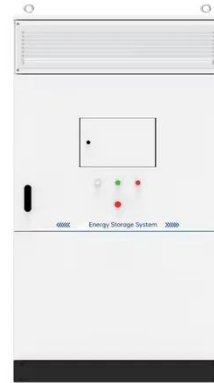

Our 3-level battery management system (BMS) guarantees safe operation by continuously monitoring all critical parameters at three distinct levels: the cell level, battery module level, and battery cabinet level.