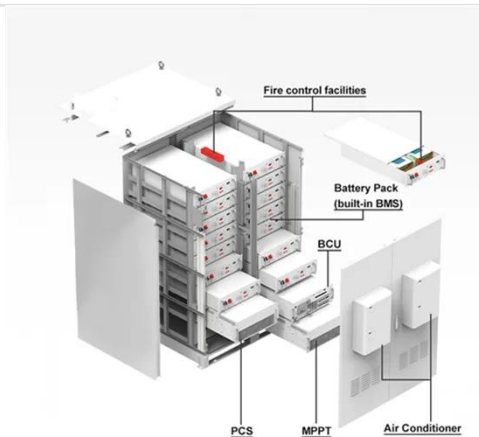

Samoa Industrial Energy Storage Cabinet Fee Standard

SS is a versatile and compact energy storage system. One LiHub cabinet consists of inverter modules, battery modules, cloud EMS system, fire suppression system, and air-conditioning system. The LiHub ...

How much is the Samoa battery cabinet integrated system