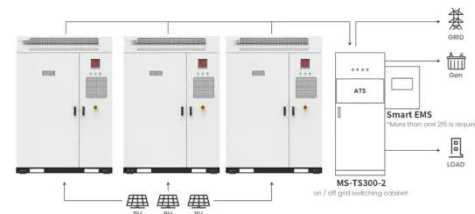

Solar Panel Size And Weight: A Comprehensive Guide

When considering residential solar panels, typical configurations consist of 60 cells measuring approximately 3.25 feet by 5.5 feet. These panels cover an area of 17.62 square feet and