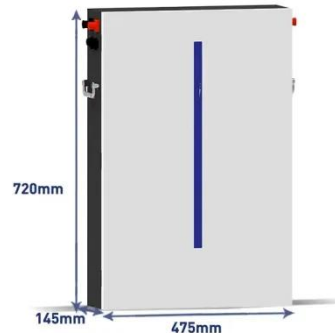

extent or level of something, generally implying a significant or notable difference or ...

The Ultimate Guide to Solar Panel Size, Weight & Wattage (2025)

Find the exact solar panel size & weight in our 2025 guide. Our complete chart compares models by ft/cm and lbs/kg to help you plan your installation.

How Much Do Solar Panels Weigh? A Complete Guide To Solar Panels Weight

In general, residential solar panels can weigh as low as 35 lbs (kg) and as high as 50 lbs (in kg). On average, most residential solar panels weigh around 40 lbs. The exact weight of a ...

Solar Panels Sizes and Weights (All Sizes)

These solar panels differ in both size and