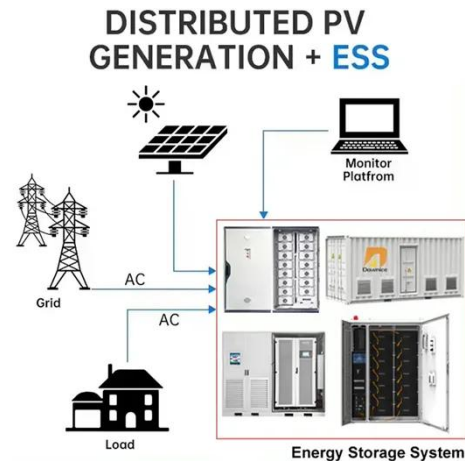

Inverter Sizing Calculator

How to use this calculator: Enter your solar array capacity and load requirements to determine optimal inverter size.

What Size Inverter Do I Need?

Finding the proper inverter size for your needs is as simple as adding together the necessary wattages of the items that you're looking to power.

Inverter Size Calculator , Find Your Perfect Power Match

Minimum Inverter Size: The smallest inverter that can handle your highest-wattage appliance. Ideal if you run one device at a time - or several devices whose combined draw never ...