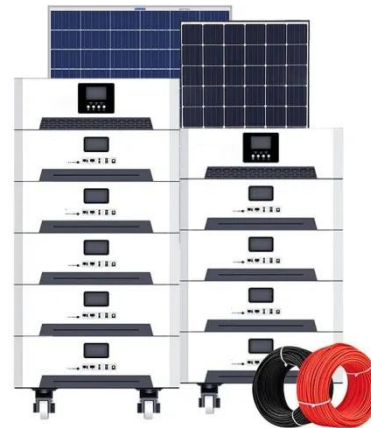

Standard Solar Panel Sizes And Wattages (100W-500W Dimensions)

Alright, let's have a look at the length and width of typical solar panels, with wattage (very important), and complete with area or square footage (useful when calculating how many solar panels you can fit ...

Renogy 550 Watt Monocrystalline Solar Panel 2 pieces

This Renogy High-powered 550 Watt Monocrystalline Solar Panel maximizes power output while minimizing installation space and system equipment costs, primarily used for utility-scale systems, ...

One High Line , Bjarke Ingels Group

Bjarke Ingels - Founder & Creative Director, BIG The façade design is inspired by the punched windows seen in the historic warehouses of the Meatpacking and West Chelsea neighborhoods.