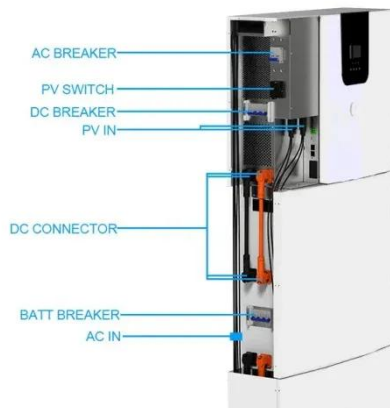

Choosing the right inverter size for a 12-volt battery involves matching the inverter's power output with the power requirements of connected devices. ...