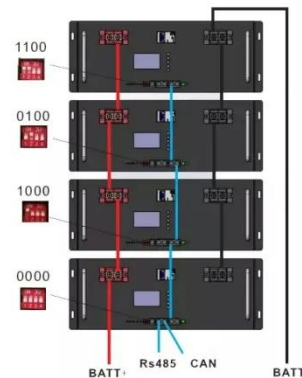

Portable 10000W Inverter 12V/24V/48V DC to 220V AC with Universal

Enjoy Free Shipping Worldwide! Limited Time Sale Easy Return.