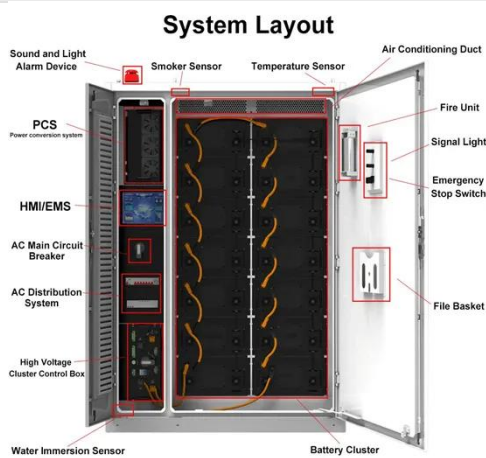

The nominal power rating of the PCS block is 225 kVA, with a maximum peak power in the peak shaving mode of 275 kW. The second block is the modular battery pack.

Guatemala City Outdoor Energy Storage Power Supply Bidding ...