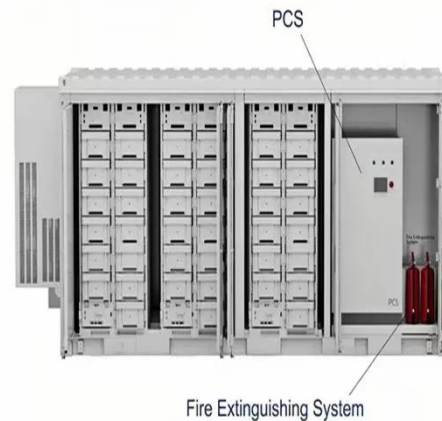

1500W Pure Sine Wave Power Inverter, 12V to 120V AC Car Inverter ...

Experience ultimate power versatility with our 1500W Pure Sine Wave Inverter. This powerful unit features six convenient ports, including USB, AC, and a fast-charging Type-C port, allowing you to ...