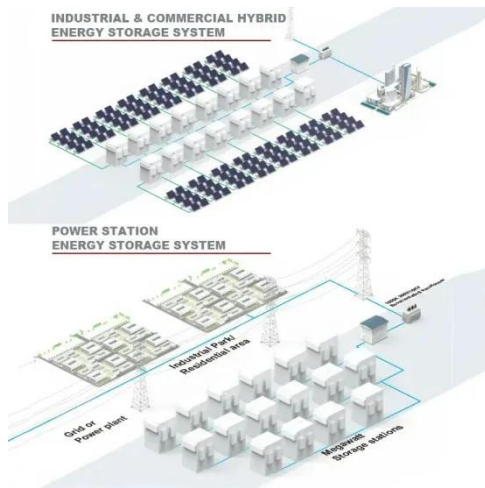

GE 225 Amp Circuit Breaker Enclosure
225 Amp - 600 Volt $570.99 TQD225F -

...

225 A Amps, 65kA at 240V AC, Molded Case Circuit Breaker

Looking for EATON, 225 A Amps, Molded Case Circuit Breaker? Find it at Grainger®. With over one million products and 24/7 customer service we have supplies and solutions for every industry.

Leviton 2-Pole 225A 120/240V Plug-on Main Circuit Breaker , The ...

Leviton Circuit Breakers provide overload and short-circuit protection and feature an all plug-on design. All hot and neutral wires terminate at custom lugs in the panel, not at the circuit breaker*, so the ...

[Contact Us](#)