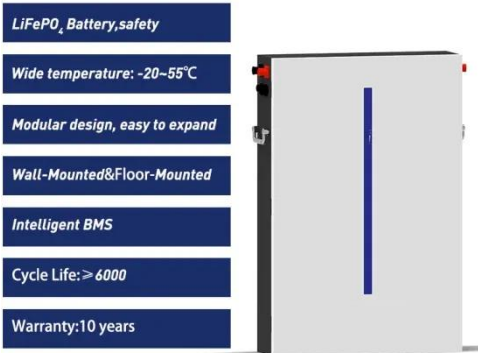

June 2025

Moving our healthcare system into the digital age, better outcomes, controlling and reducing costs, and patient access to their health data. Our monthly HIE rundown includes updates ...

How Modular Foldable Containers Are Transforming Temporary ...

Modular foldable containers are transforming temporary sports event infrastructure by offering rapid deployment, versatile customization, eco-friendly solutions, and scalable design.