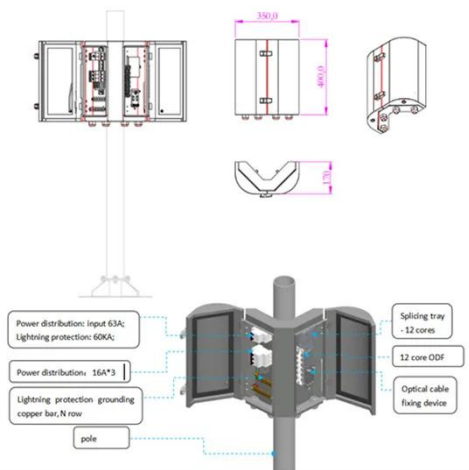

All-in-One Energy Storage Cabinet & BESS Cabinets , Modular, ...

Featuring lithium-ion batteries, integrated thermal management, and smart BMS technology, these cabinets are perfect for grid-tied, off-grid, and microgrid applications. Explore reliable, and IEC ...

Best Energy Storage Cabinet : All-in-1 For Your Power Needs

Discover the efficiency of our Energy Storage Cabinet Solutions. Our all-in-one unit ensures seamless power supply while saving space. Perfect for your energy needs.

School Storage , Cabinets , ES1200 , Ri Manufacturing

Early years or playground resources, kitchen, catering and utility zone equipment, gardening tools or wellies - Our cabinets allow you to plan a network of storage that's right where you need it - as well ...