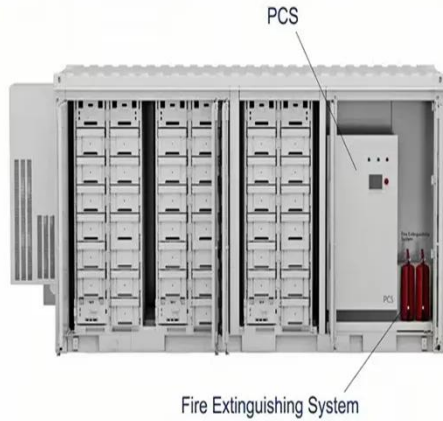

Dubai communication base station power module price