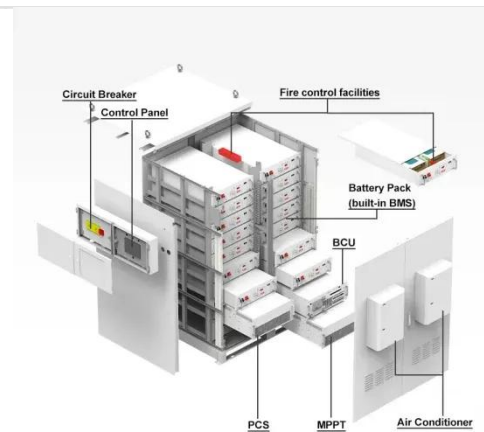

Dubai communication base station power module price

Overview

Buy Grandstream DP752 Networks DECT Base Station Dubai at the Best Price in UAE from ITshoppe. The DBS5900 has the characteristics of small size, low power consumption, flexible installation, and rapid deployment. WhatsApp for price +971522329041 The DP750 creates an immersive DECT network to enable mobile and efficient. The Yealink W90B Dubai Multi-Cell DECT Base Station stands as a cornerstone component in enterprise wireless communication infrastructure, specifically engineered to deliver exceptional coverage and connectivity across Dubai's most demanding business environments.

- IP65/IP55 OUTDOOR CABINET
- OUTDOOR TELECOM CABINET
- OUTDOOR ENERGY STORAGE CABINET
- 19 INCH

Grandstream DP752 Networks DECT Base Station Dubai

Buy Grandstream DP752 Networks DECT Base Station Dubai at the Best Price in UAE from ITshoppe. Elevate your business communication with the Grandstream DP752 Networks DECT Base Station ...