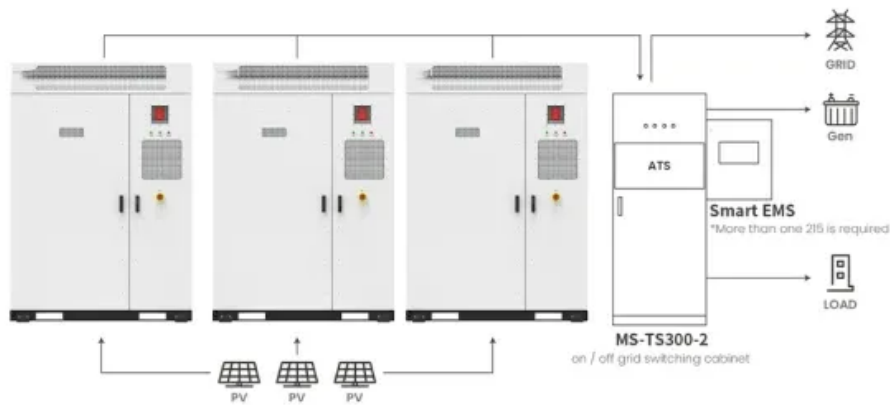

Doha outdoor communication battery cabinet quotation base station