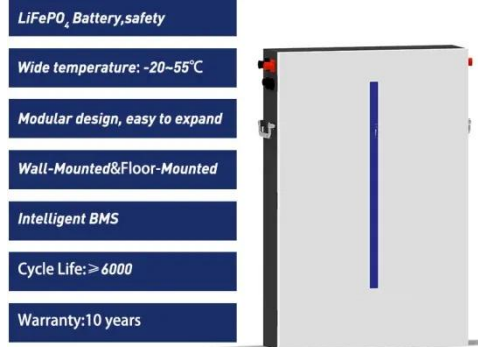

Base Station Installation Guide , SimpliSafe Support Home

When a sensor on your system is triggered, it sends a signal to the Base Station, which sounds the loud, 100 dB siren and notifies you immediately. If the Base Station is unplugged or the power goes out, ...

Ring Alarm Base Station v2 , home security , Amazon

Get an extra rechargeable battery pack so you'll always have backup power ready to go.

Setting Up Your Ring Alarm Base Station

How does battery backup work? When your Ring Alarm loses power, the internal rechargeable battery will keep your Ring Alarm Base Station online for up to 24 hours.