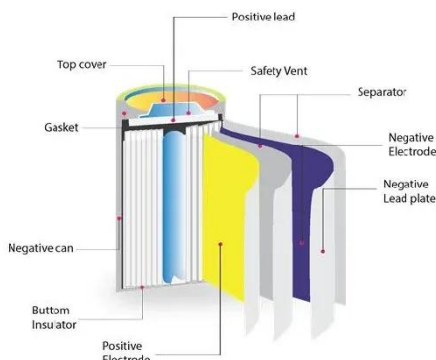

Same-Day Gift Delivery in Nantucket, MA , Instacart

Instacart gift delivery windows in Nantucket, MA, start as early as 9am and run as late as midnight. In some cases, the delivery window can be available for 24 hours.