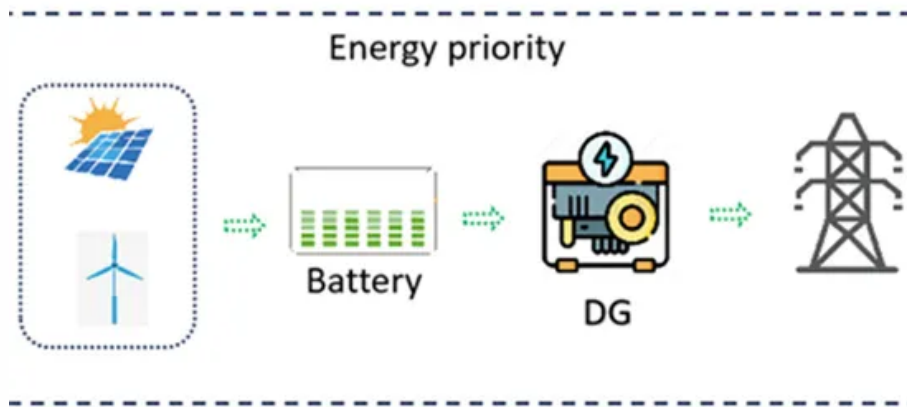

Dakar sine wave inverter

Dakar sine wave inverter

Mass Sine 24/5000 (230V/50Hz) , Sine Wave Inverters

Pure sine wave output prevents failures and damage to connected sensitive equipment. High peak capacity for the seamless switching on of complex and heavy loads.