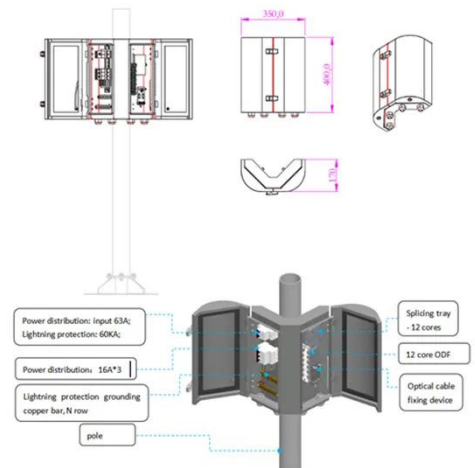

Customized 30kW Power Storage Cabinet for 5G Macro Base Stations

Customized 30kW Power Storage Cabinet for 5G Macro Base Station

5G Macro Cells Power Solutions , EnerSys

EnerSys® meets the challenge of adding 5G capabilities to existing sites by providing our customers with the right amount of full-featured power and energy storage in the least amount of space.

...

Customized High Quality 30kw with Inverter 100kwh Lithium

...

This is a working principle diagram of a solar energy storage system, showing the process from solar power generation to energy storage, use and grid connection.