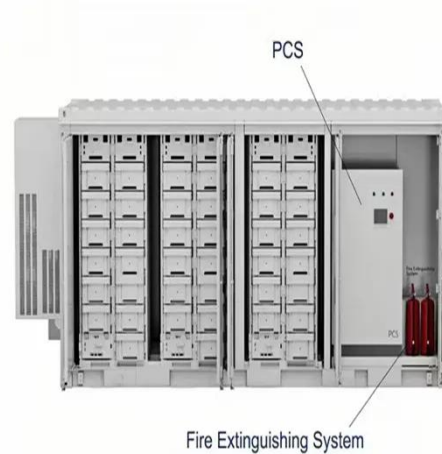

Custom Power Supply Cabinets , Riteoptic

Riteoptic provides custom-made, durable base station racks and cabinets for specific business requirements. Our base station cabinets can directly power nearly any communication equipment ...