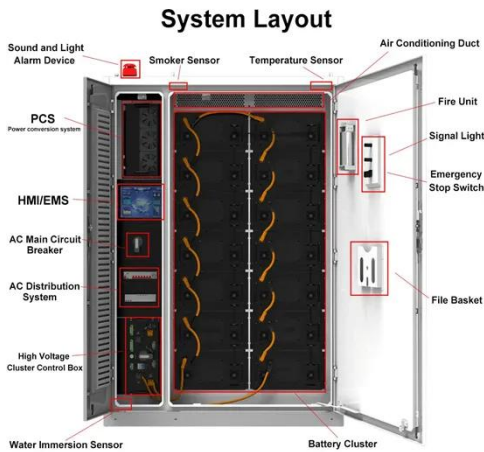

# Cuba outdoor telecom cabinet low-pressure type

## Cuba outdoor telecom cabinet low-pressure type

### Outdoor Telecom Enclosure

The KDM outdoor telecom box is floor-mounted and has adjustable mounting spaces (19u, 20u, 27u, 32u, 40u, 42u). Additionally, it has a robust locking system and a one-year warranty for any ...