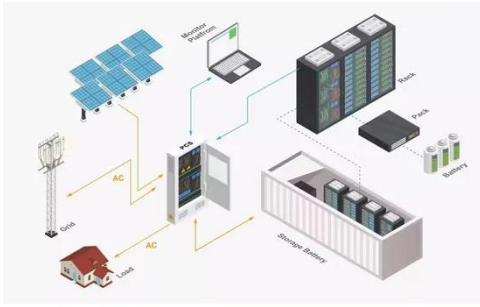

backup power to ensure uninterrupted communication services. Selecting the right backup battery is crucial for network stability and efficiency.

Distribution network restoration supply method considers 5G base

This work explores the factors that affect the energy storage reserve capacity of 5G base stations: communication volume of the base station, power consumption of the base station, backup

...