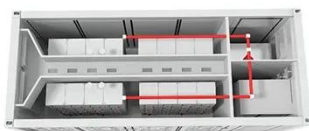

Chinese Temple Interior

Immerse your creations in the timeless beauty of ancient China with this detailed mountain temple Interior environment. Featuring authentic architecture and a serene temple interior scene, this setting ...