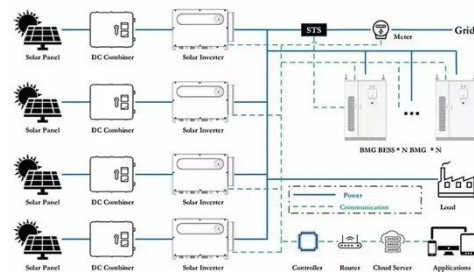

Plan your route when you drive your electric car. , ChargeHub

Planning an electric vehicle (EV) trip doesn't have to be complicated. With ChargeHub's EV trip planner, you can easily map your journey and find charging stations across North America.