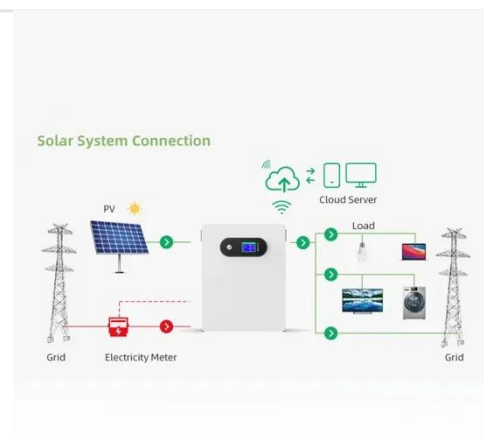

The Best Ways To Run Power Outside

Looking to run power outside of your home? Find out what the best temporary and permanent solutions are with the electrical experts at A-Abel.