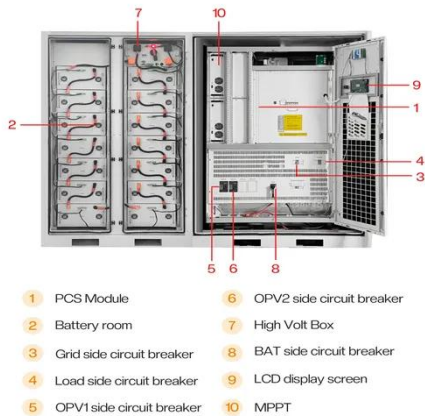

Canva: Visual Suite for Everyone

Canva is a free-to-use online graphic design tool. Use it to create social media posts, presentations, posters, videos, logos and more.