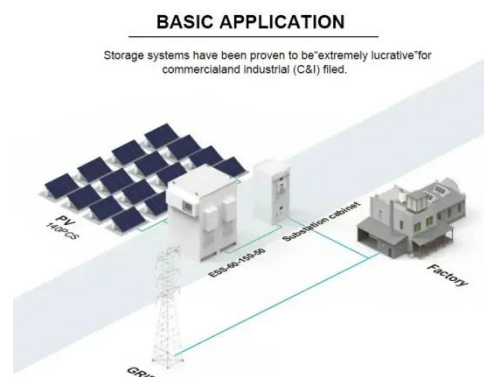

1500W Pure Sine Wave Power Inverter 72V 60V 48V 24V 12V DC to ...

48v to 110v 48v to 230v 60v to 110v 60v to 230v 72v to 110v 72v to 230v [Pure sine wave car inverter]: Its output waveform is the same as the main grid AC waveform, which can provide a smoothly ...