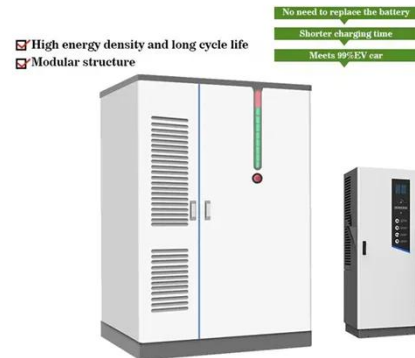

BESS Equipment & Solutions , Industrial ESS, Home Battery Systems , Huijue

Huijue Group's HJ-ZB Site Battery Cabinet is a modular, outdoor-ready lithium battery solution for telecom base stations, industrial power backup, and off-grid sites.