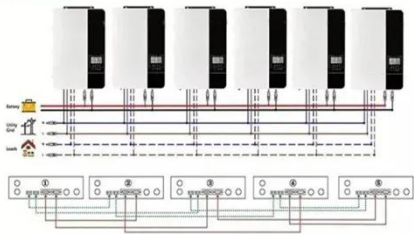

Custom Power Supply Design and Manufacturing

GlobTek engineers, designs, and manufactures both standard and customized AC-AC, AC-DC, and DC-DC power supplies. Our designs fulfill power requirements ranging from 5 watts to 2

...

AC input wires

AC output wires

Retractable power units for outdoor events

Pop Up Power Supplies® are pleased to supply a range of bespoke outdoor electrical systems for urban areas. We work closely with architects and contractors to ensure successful specification and project ...

CUSTOM PSU builds

Our main business is now building fully customised PSUs for clients. We use the DC3 architecture as a base, and we can fit additional output voltage rails in any combination of voltages and output currents ...