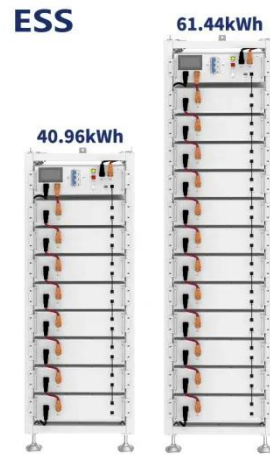

## Battery Energy Storage System

Three-level I-NPC and three-level ANPC are common bidirectional topologies in PCS to match the increasing output power. Comparing to two-level topologies, three level topologies require more ...