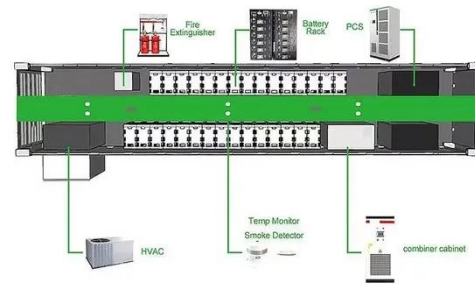

System cabinet) is no longer just a "battery box." In modern commercial and industrial (C& I) projects, it is a full energy asset --designed to reduce electricity ...