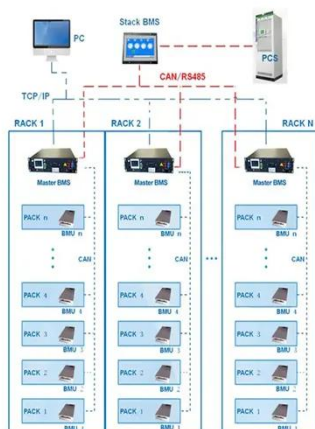

BMS Wiring Diagram