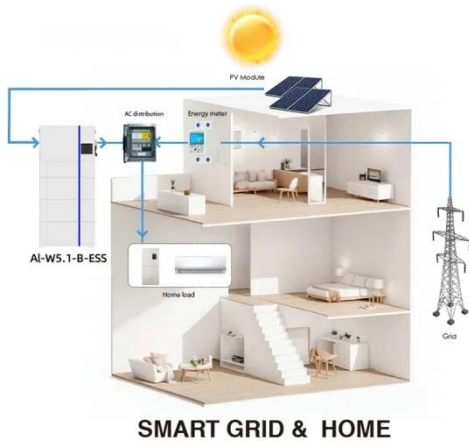

Outdoor Energy Storage Cabinet System Manufacturer & Supplier

Looking to deploy an enterprise-grade ESS cabinet for commercial facilities, factories, EV charging, microgrids, or industrial parks? Wenergy provides fully integrated, outdoor-rated ESS cabinets using ...