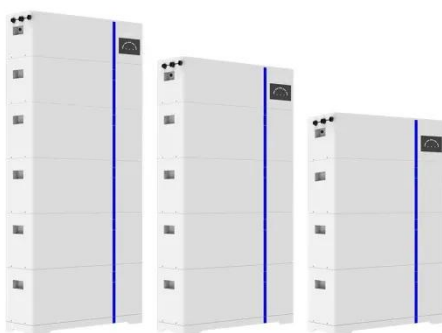

ESS

Solar Battery Cabinet Equipment Enclosures for on-grid or off-grid

The cabinet save time on-site and provide the customer with a neat, safe enclosure for their solar system installation. Our solar battery cabinet systems are storing Pylontech lithium-iron phosphate ...

Librids Modular Energy Storage System for